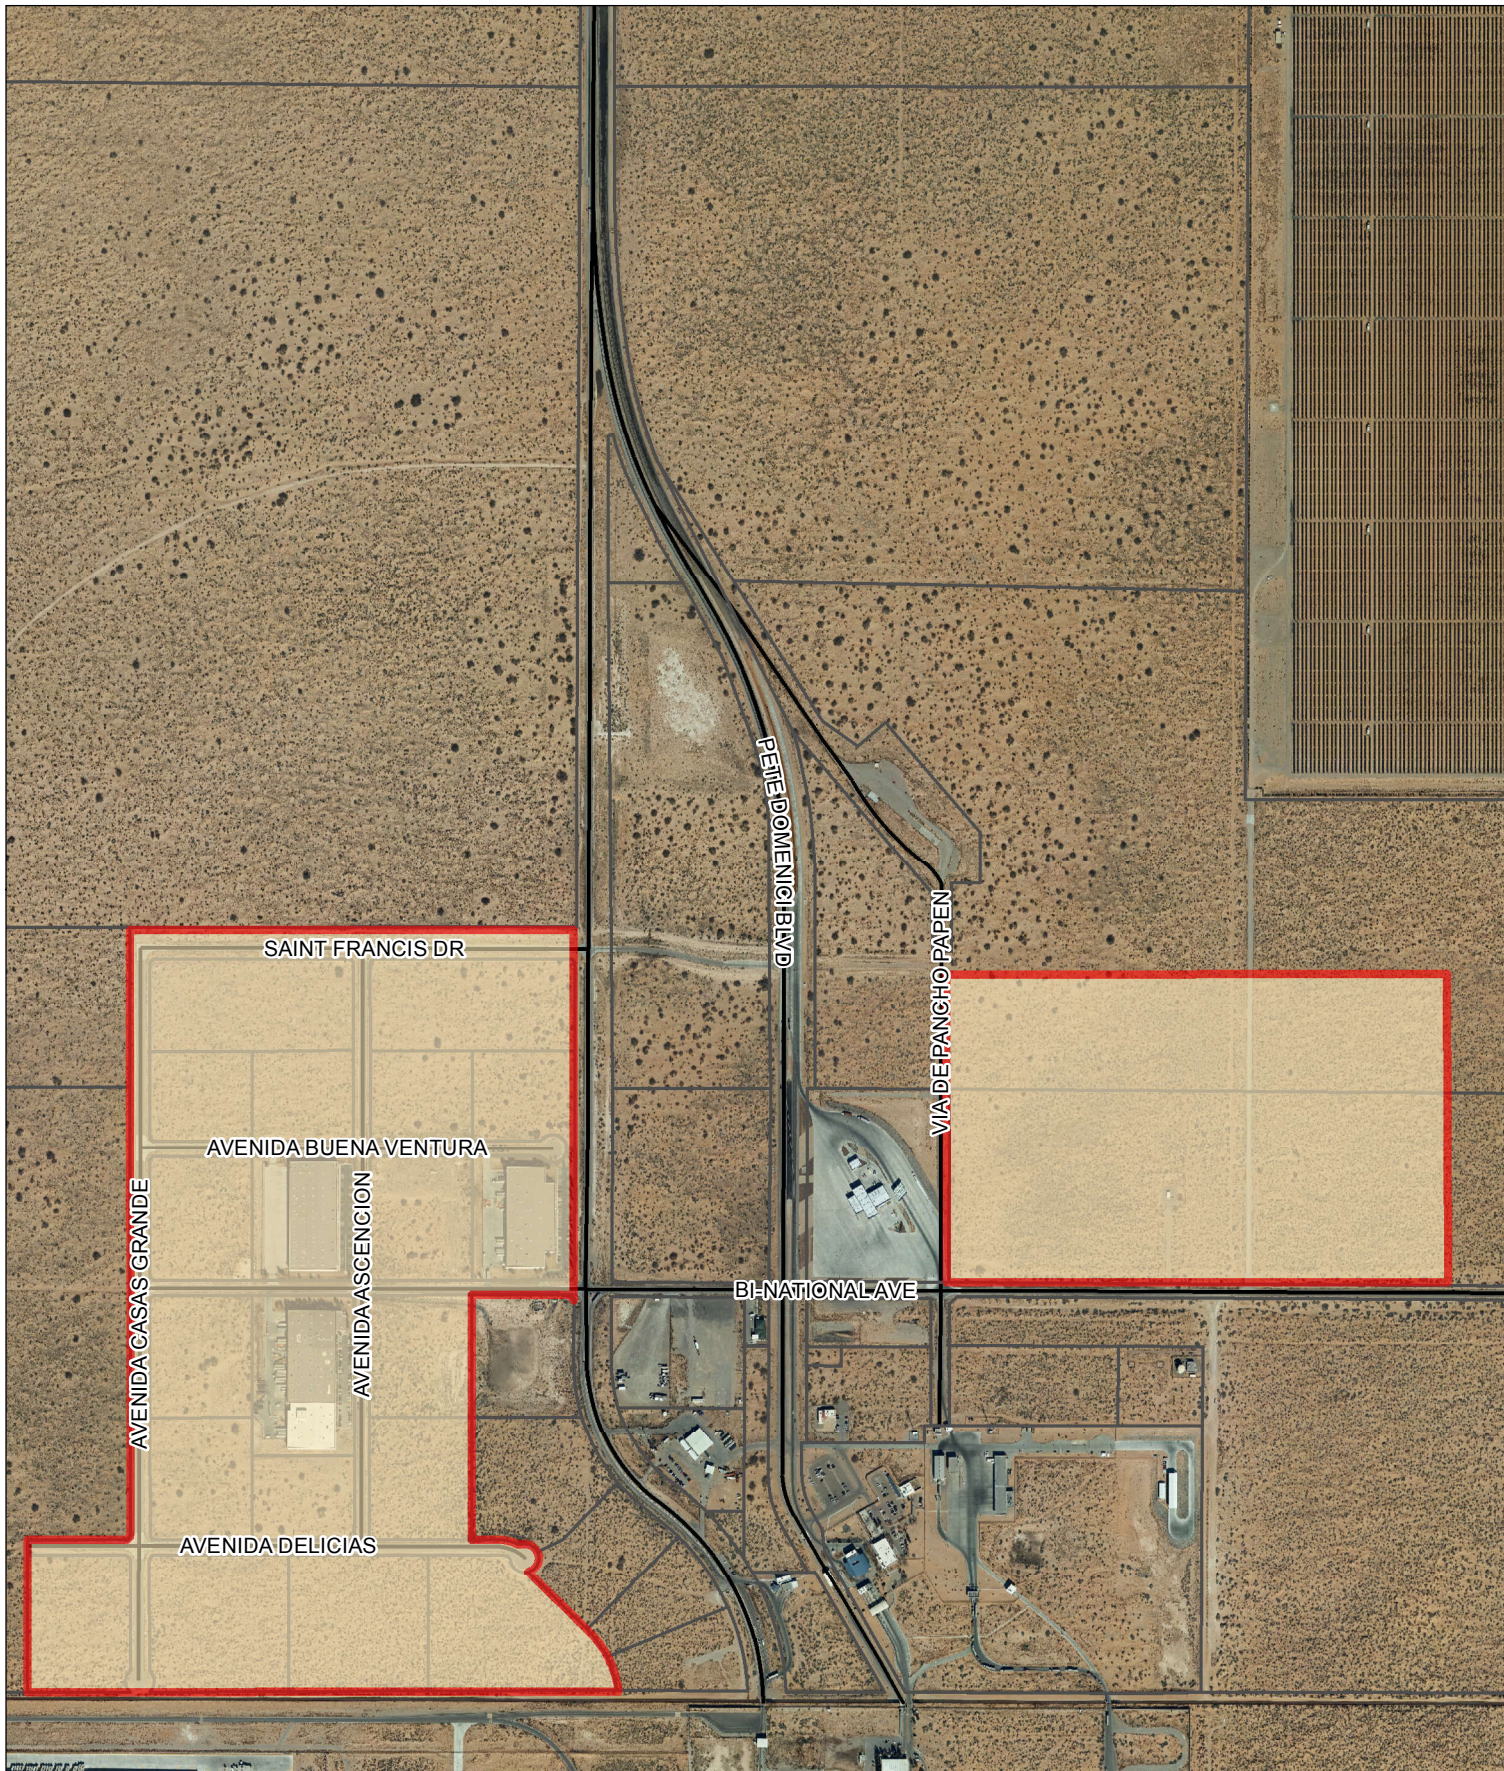

Foreign Trade Zone 197

Site 03 - Santa Teresa Bi-National Park

Sunset Date: June 30, 2024

Map Produced by the
Doña Ana County
Community Development
Department
GIS - Mapping Division
845 N. Motel Blvd.
Las Cruces, NM 88007

Legend

-  FTZ 197 Magnet Site Boundaries
-  Approximate Parcel Boundaries

0 160 320 640 960 1,280 Feet

February 2020